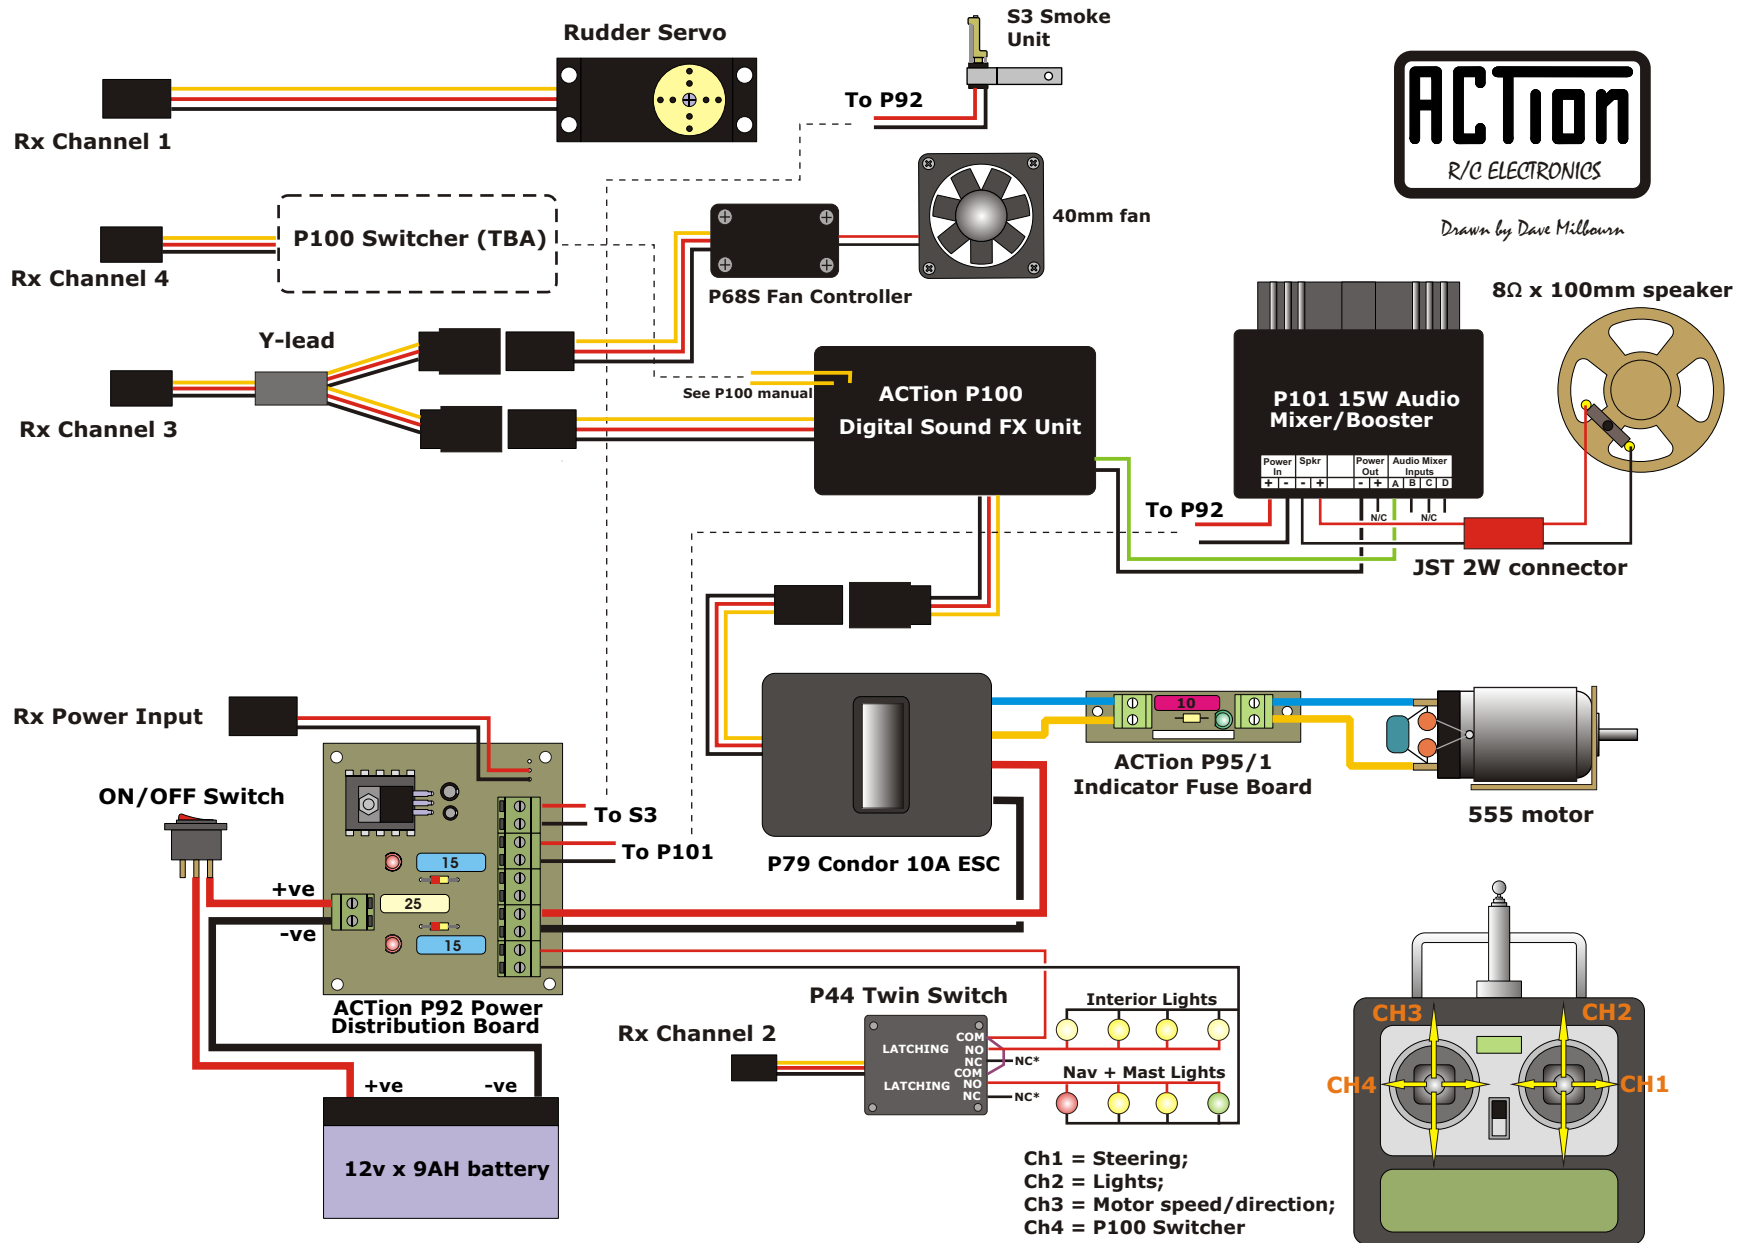

SUGGESTED INSTALLATION OF ACTION UNITS IN CALDERCRAFT "NORTH LIGHT" FOR Mr Colin Marshall

Drawn by Dave Milbourn

Drawn by Dave Milbourn