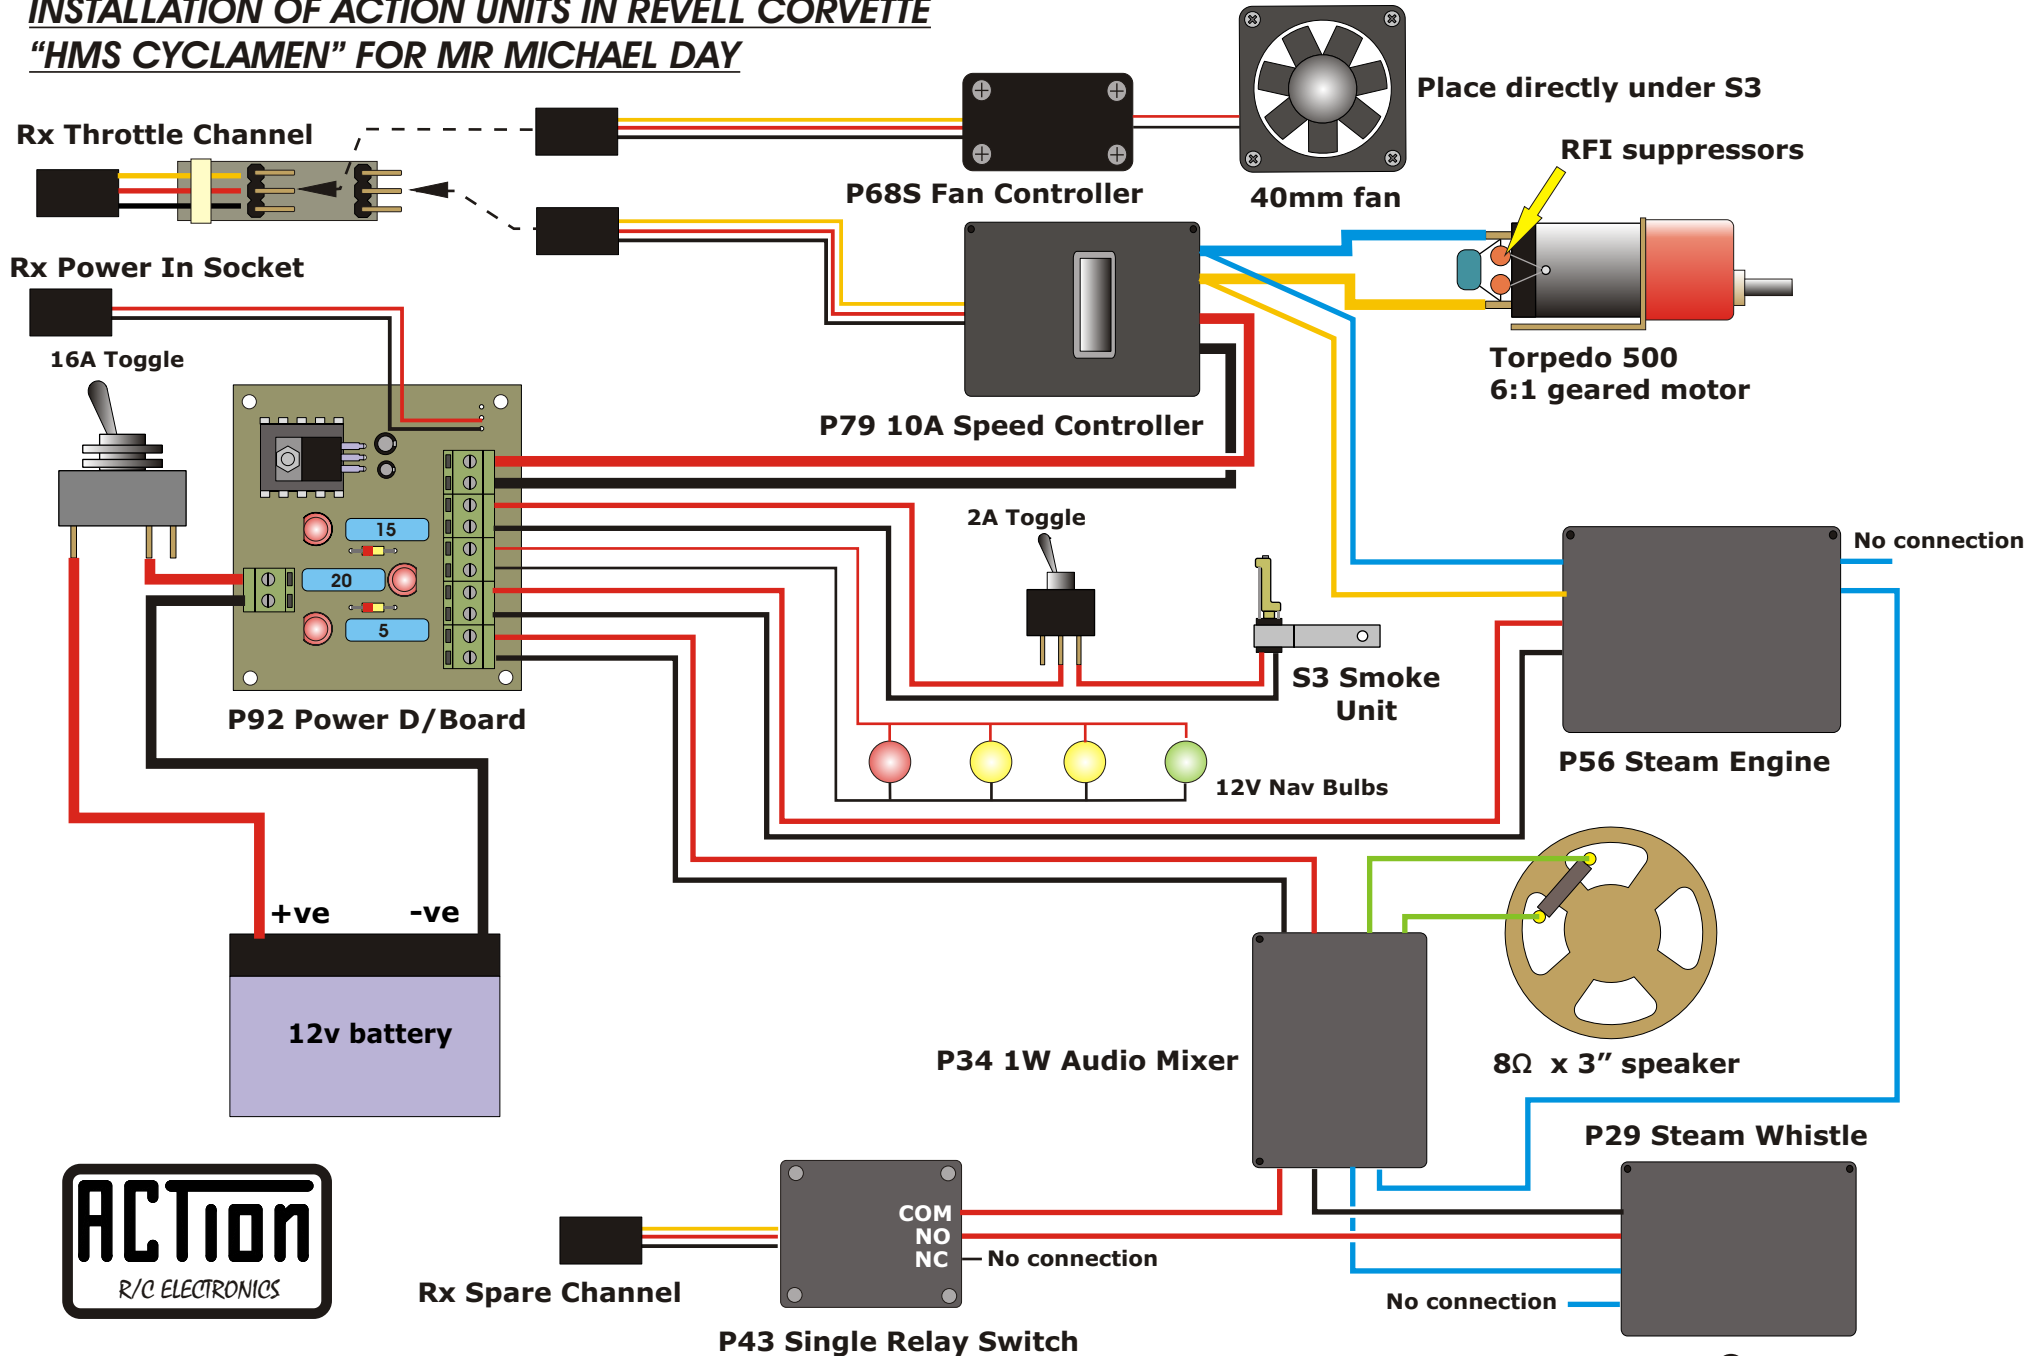

**INSTALLATION OF ACTION UNITS IN REVELL CORVETTE  
"HMS CYCLAMEN" FOR MR MICHAEL DAY**

Drawn by Dave Millbourn

© Action R/C Electronics