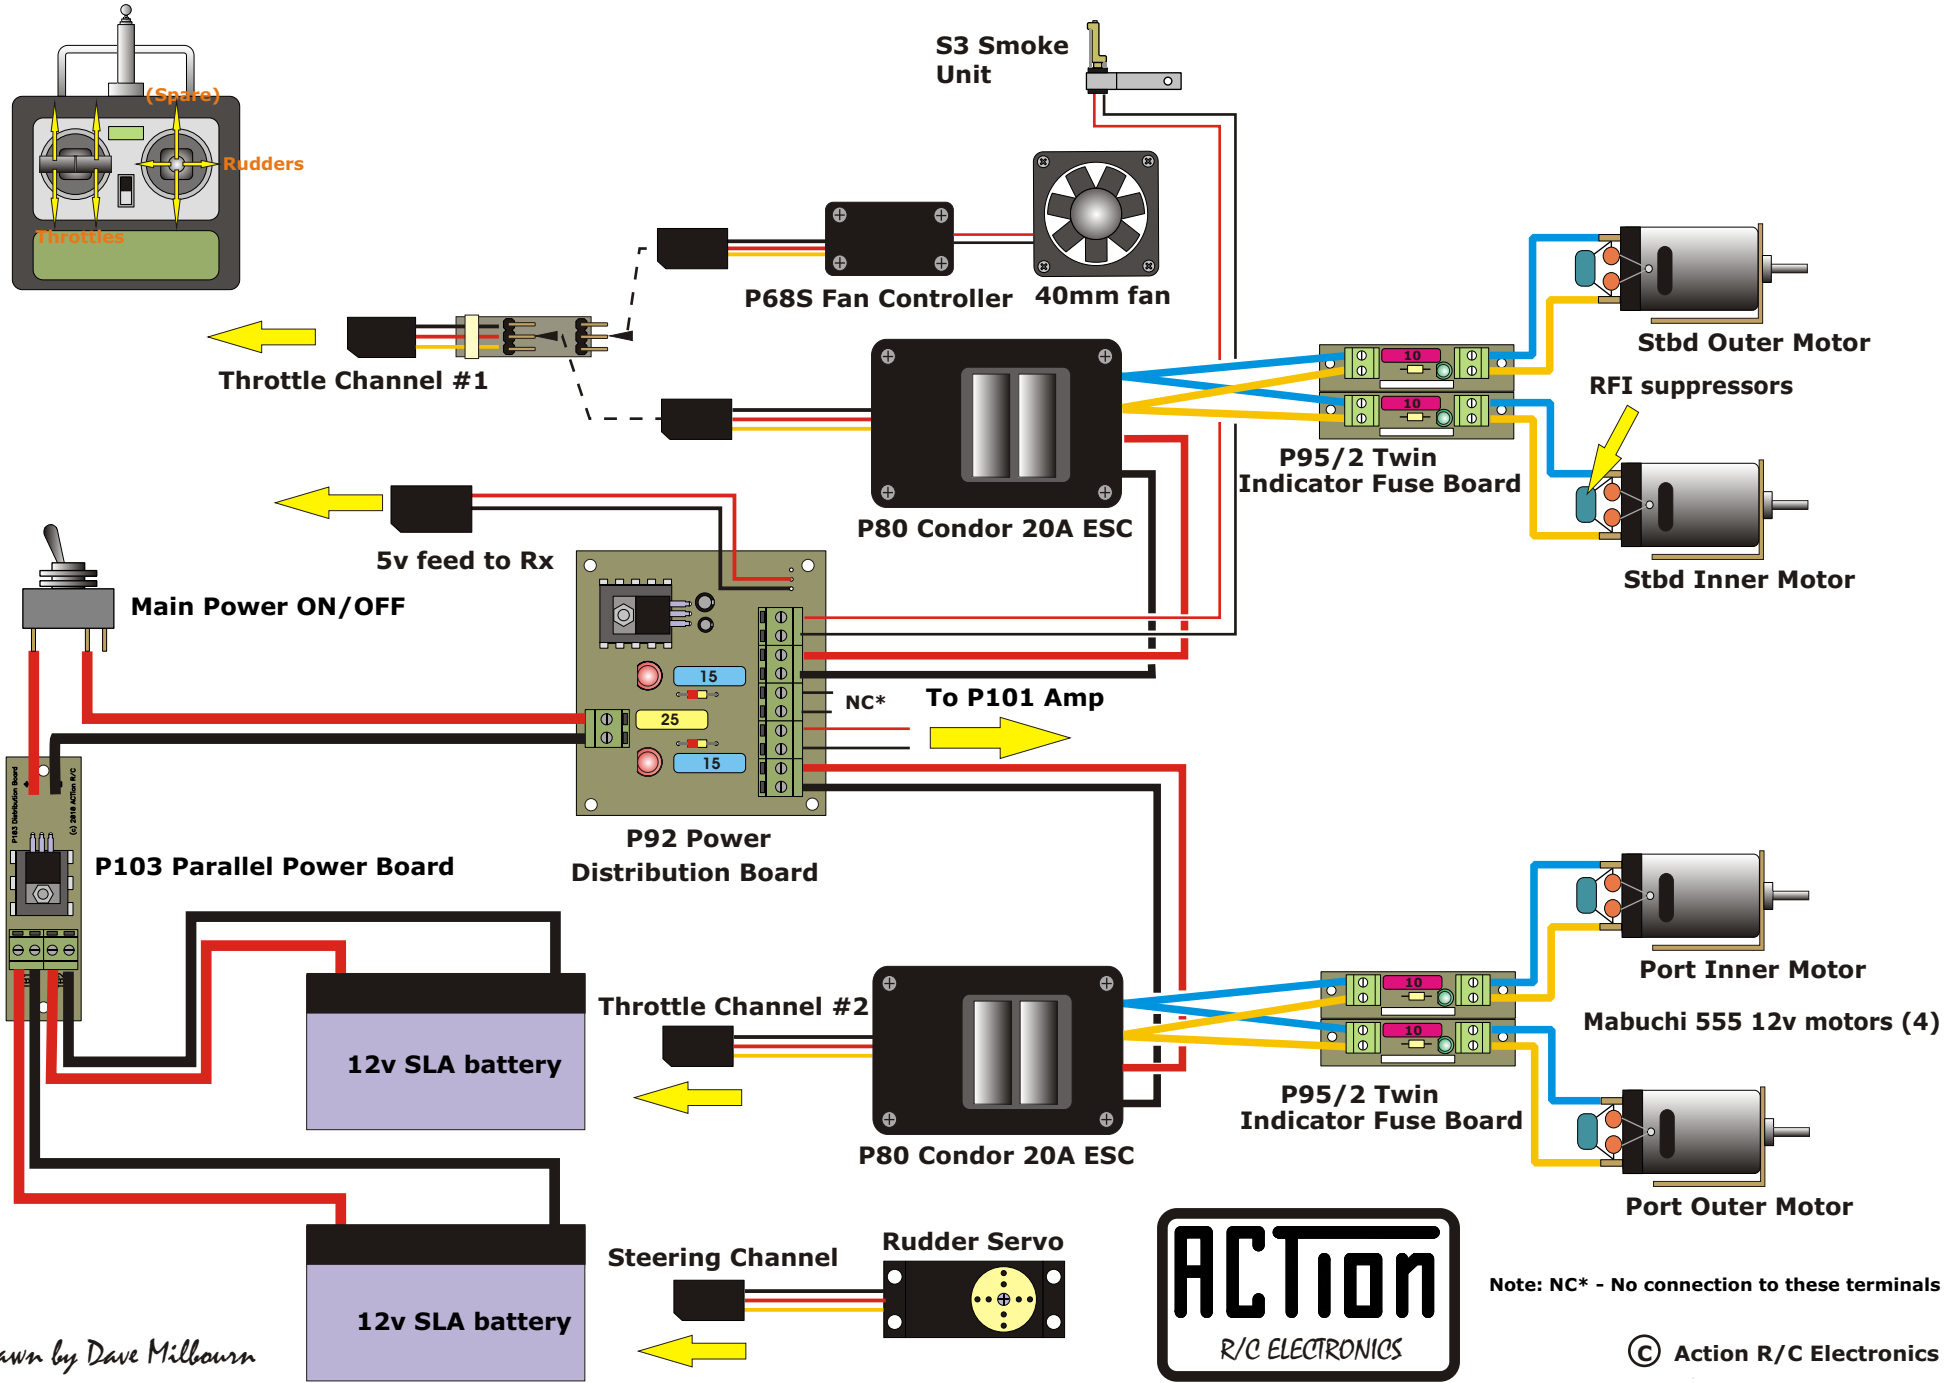

**SUGGESTED INSTALLATION OF ACTION ELECTRONICS IN Fleetscale "HMS Hood" for Mr Richard Cord**

Drawn by Dave Milbourn

Note: NC\* - No connection to these terminals  
 © Action R/C Electronics