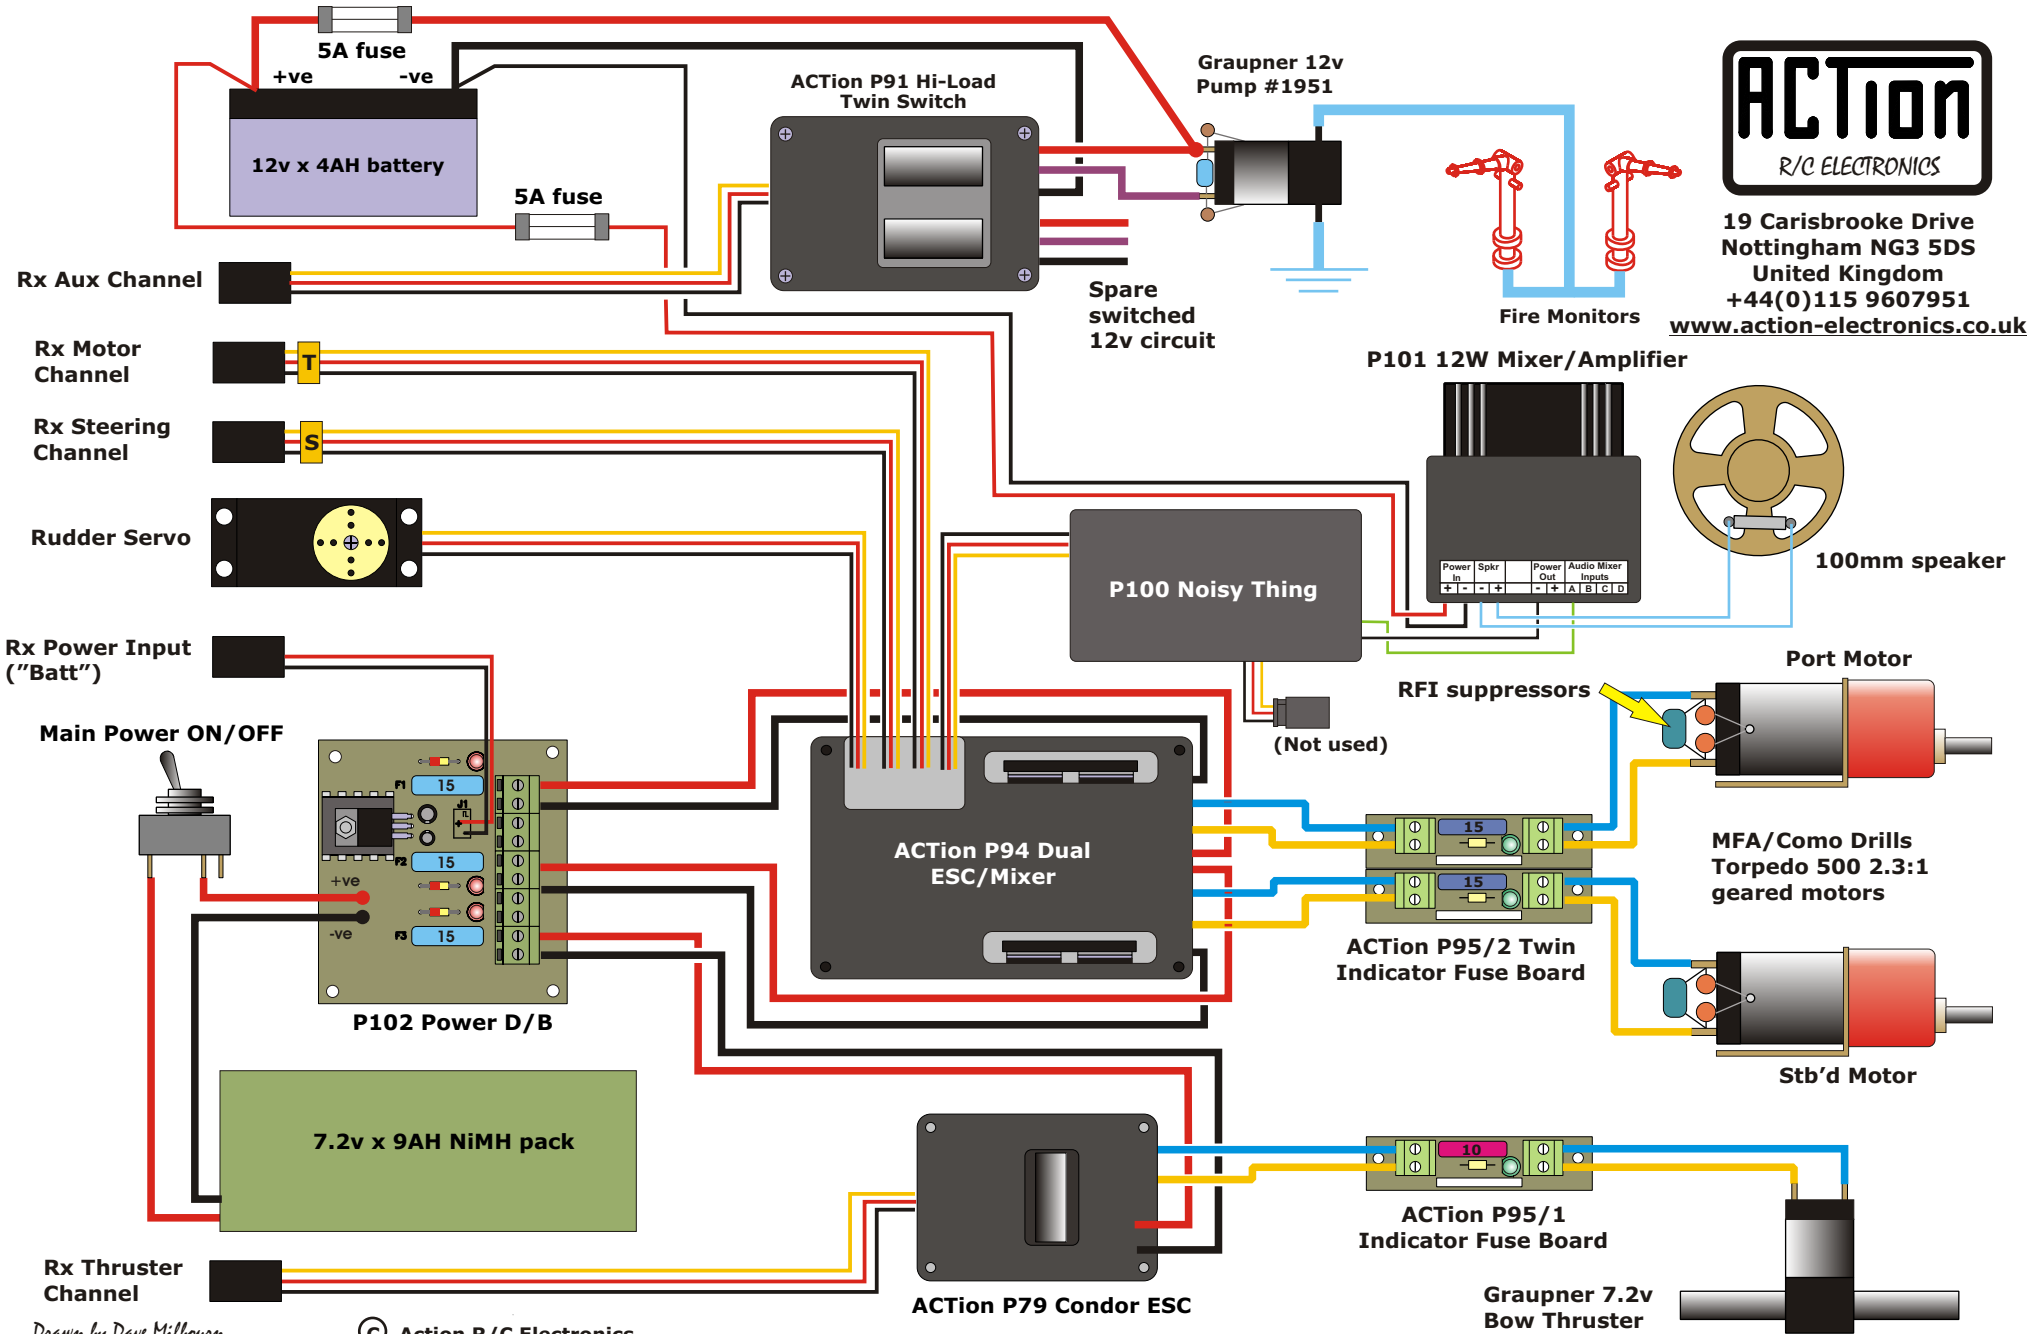

SUGGESTED INSTALLATION OF ACTION UNITS IN MODEL SLIPWAY "DUTCH COURAGE" FOR MR OWEN PUGH

19 Carisbrooke Drive
Nottingham NG3 5DS
United Kingdom
+44(0)115 9607951
www.action-electronics.co.uk

Drawn by Dave Millbourn

© Action R/C Electronics