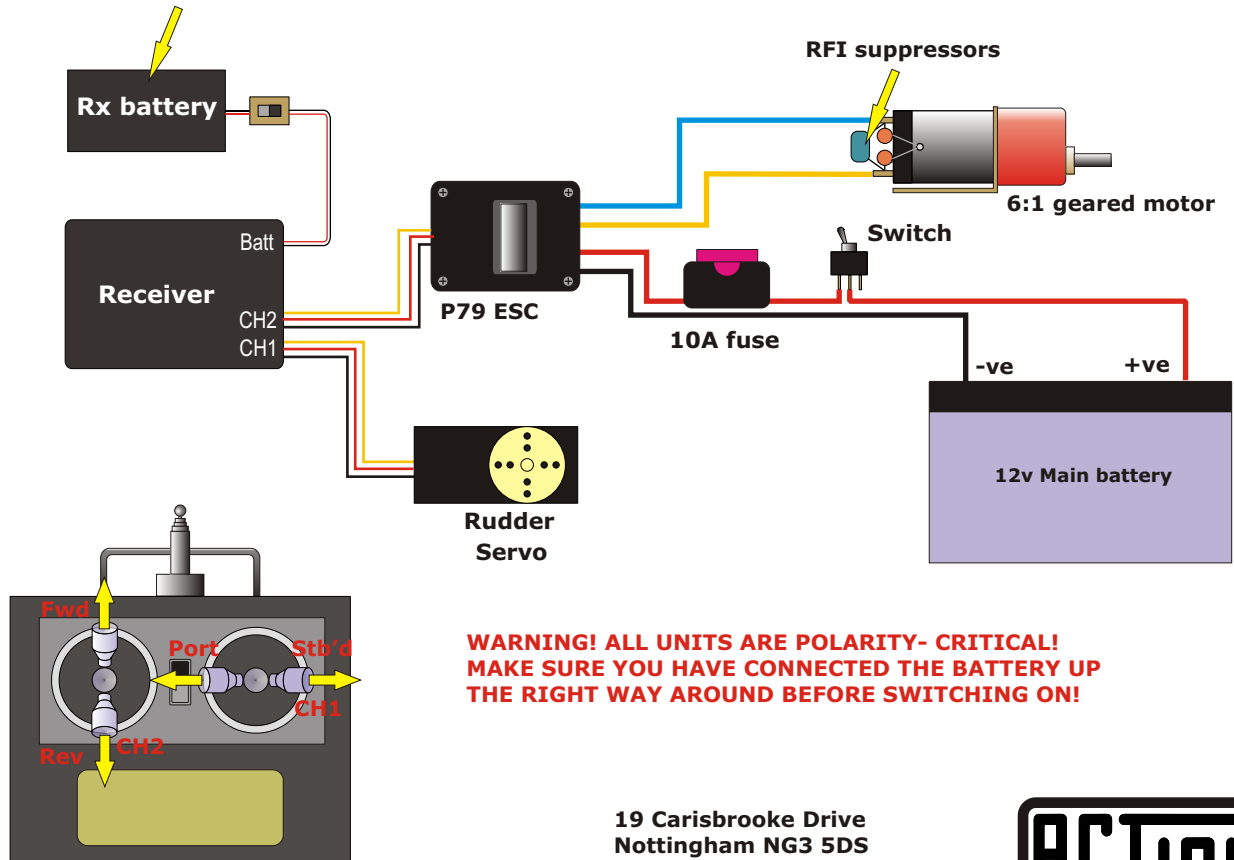

Use battery box and harness supplied with radio.
It accepts 4 x AA rechargeable cells

**WARNING! ALL UNITS ARE POLARITY- CRITICAL!
MAKE SURE YOU HAVE CONNECTED THE BATTERY UP
THE RIGHT WAY AROUND BEFORE SWITCHING ON!**