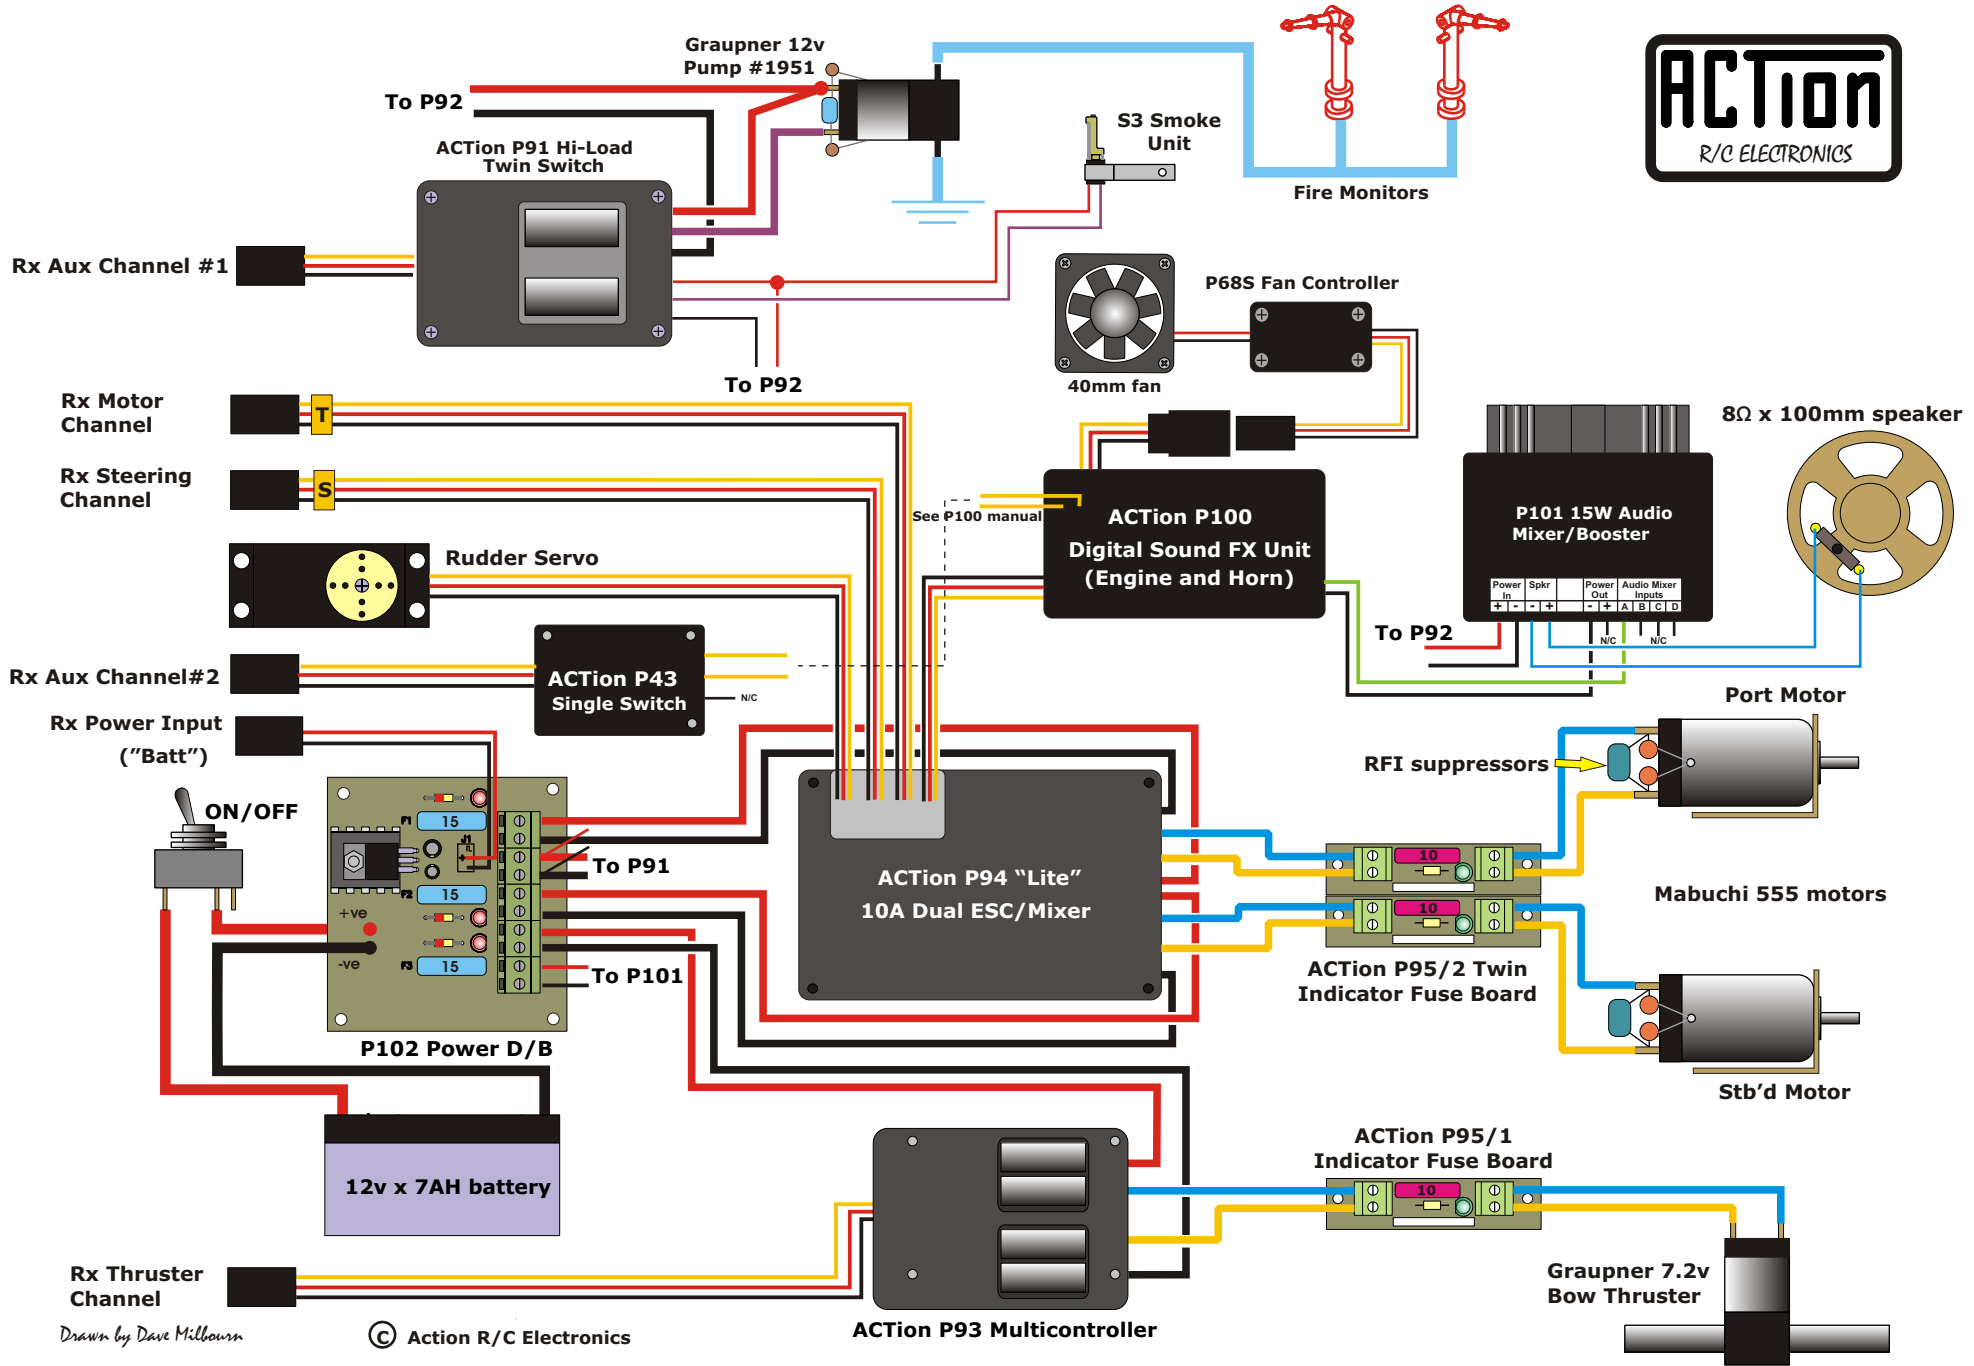

SUGGESTED INSTALLATION OF ACTION UNITS IN MODEL SLIPWAY "AZIZ" FOR MR SOEKISNADI KARJADI

Drawn by Dave Millbourn

© Action R/C Electronics

ACTION P93 Multicontroller